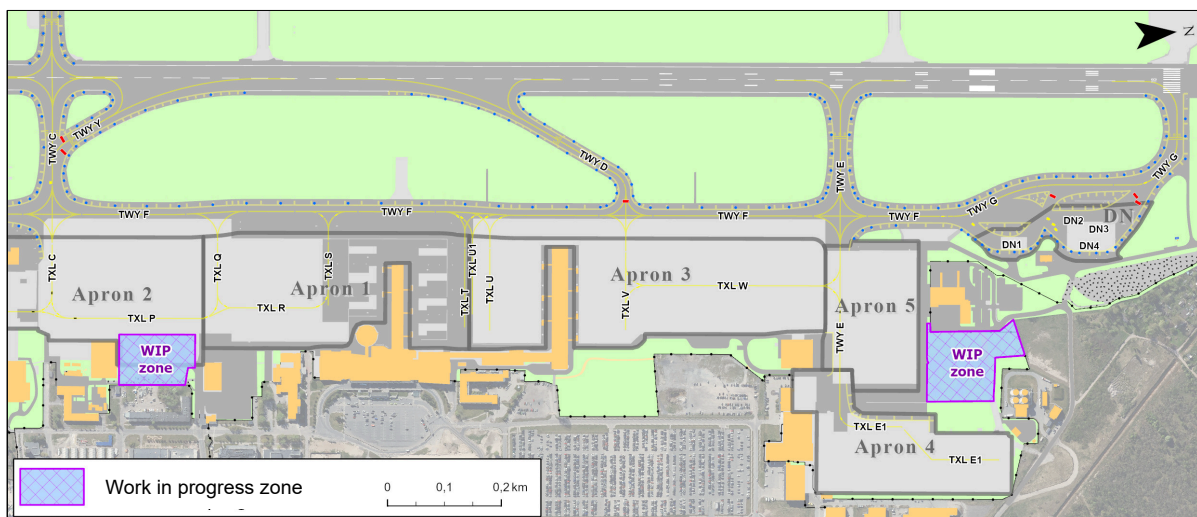

### RIGA AERODROME (EVRA) - CONSTRUCTION WORKS

Riga International Airport will be undergoing construction works. The planned construction zones are as follows (see Appendix 1):

1. airBaltic maintenance hangar construction zone
2. airBaltic cargo logistics centre construction zone

Any changes to this SUP and further details will be promulgated by NOTAM.

**AIP SUP 010/2024**  
**APPENDIX 1**

**RIGA AERODROME (EVRA) – CONSTRUCTION WORKS**

**AIP LATVIA**

AIS Latvijas gaisa satiksme

*PAGE INTENTIONALLY LEFT BLANK*